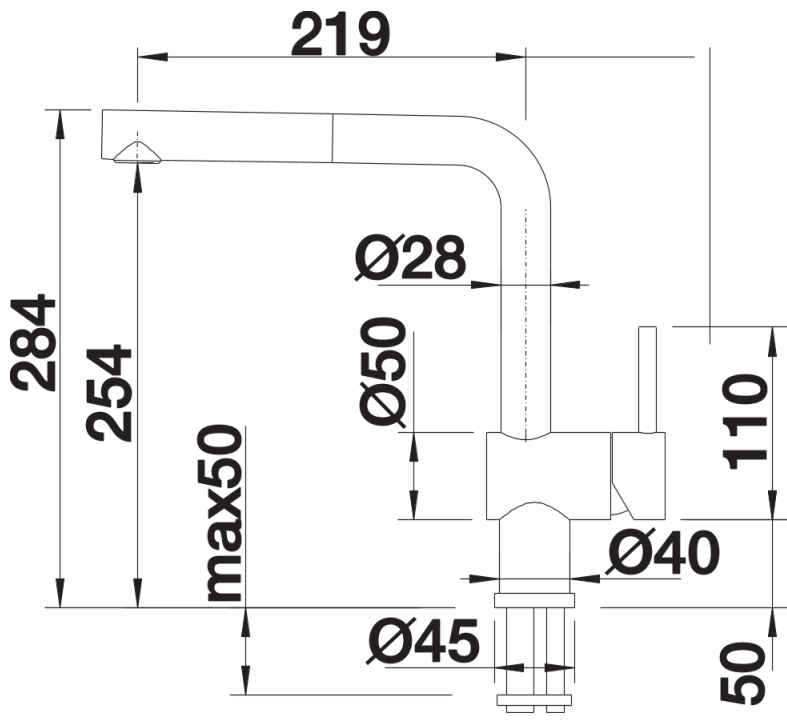

## Product information sheet LINUS-S

Item no. 525807

## Scope of supply

---

- Single-lever mixer tap
- 140° swivel spout for greater reach
- Ø 35 mm tap hole required
- With ceramic disk cartridge
- Metal-sheathed spray hose
- Flexible connector pipes, 450 mm long and  $\frac{3}{8}$ " nut for particularly easy installation
- Patented jet regulator for markedly reduced scaling
- Stabilisation plate to increase the stability of the tap when fitted in stainless steel sinks
- With non-return valve and thus guaranteed against reflux in accordance with EN 1717
- LGA approved
- DVGW approved

## Details

---

Swivel range

Side view hand gear 2D

Side view