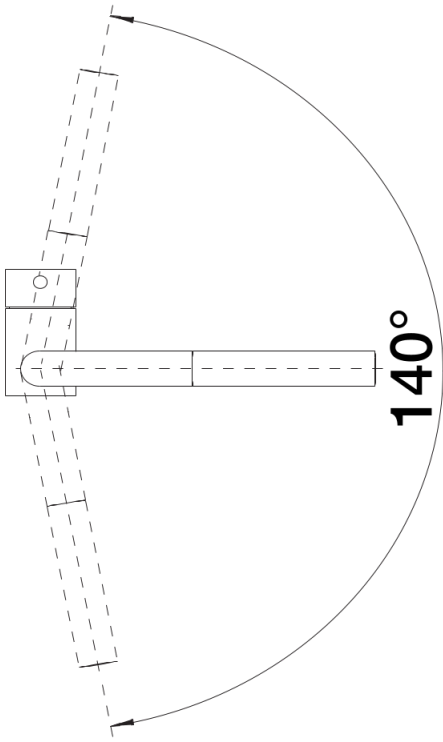

## Scope of supply

---

- Single-lever mixer tap
- 140° swivel spout for greater reach
- Ø 35 mm tap hole required
- With ceramic disk cartridge
- Metal-sheathed spray hose
- Flexible connector pipes, 450 mm long and  $\frac{3}{8}$ " nut for particularly easy installation
- Patented jet regulator for markedly reduced scaling
- Stabilisation plate to increase the stability of the tap when fitted in stainless steel sinks
- With non-return valve and thus guaranteed against reflux in accordance with EN 1717
- LGA approved
- DVGW approved

## Details

---

Swivel range

Side view hand gear 2D

Side view