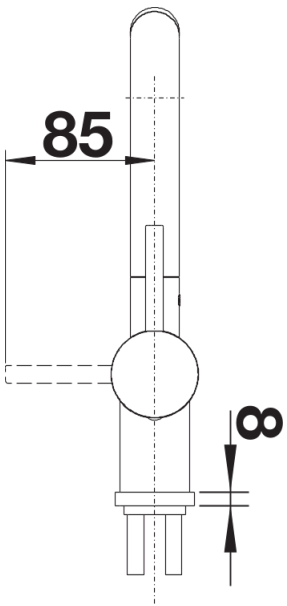

## Scope of supply

---

- Single-lever mixer tap
- 140° swivel spout for greater reach
- Ø 35 mm tap hole required
- With ceramic disk cartridge
- Metal-sheathed spray hose
- Flexible connector pipes, 450 mm long and  $\frac{3}{8}$ " nut for particularly easy installation
- Patented jet regulator for markedly reduced scaling
- Stabilisation plate to increase the stability of the tap when fitted in stainless steel sinks
- With non-return valve and thus guaranteed against reflux in accordance with EN 1717
- LGA approved
- DVGW approved

## Details

---

Swivel range

Side view hand gear 2D

Side view