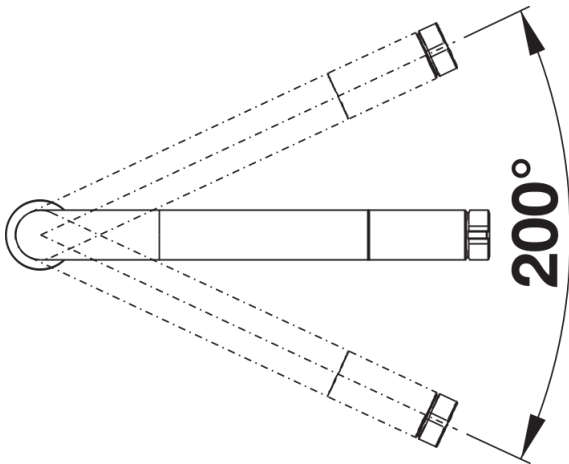

## Scope of supply

---

- 200° swivel spout for greater reach
- Ø 35 mm tap hole required
- With ceramic disk cartridge
- Flexible connector pipes, 450 mm long and  $\frac{3}{8}$ " nut for particularly easy installation
- Patented jet regulator for markedly reduced scaling
- Stabilisation plate to increase the stability of the tap when fitted in stainless steel sinks
- LGA approved
- DVGW approved

## Details

---

Swivel range

Side view hand gear 2D

Side view