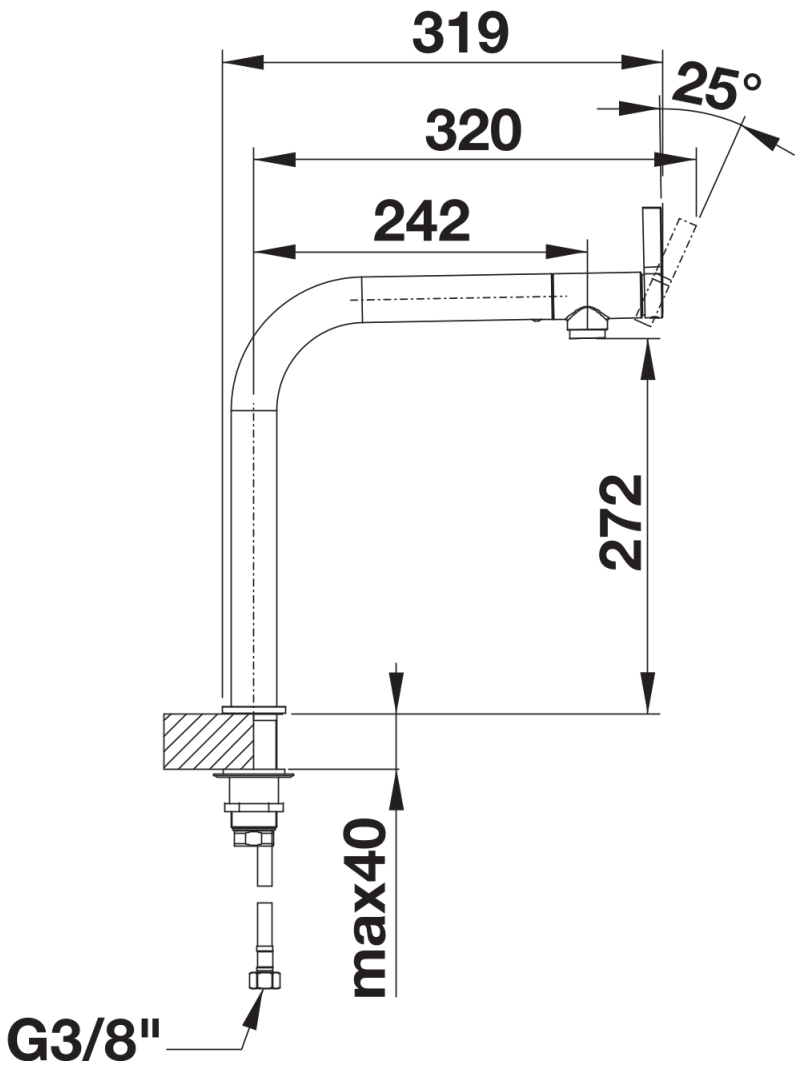

## Scope of supply

---

- 200° swivel spout for greater reach
- Ø 35 mm tap hole required
- With ceramic disk cartridge
- Flexible connector pipes, 450 mm long and  $\frac{3}{8}$ " nut for particularly easy installation
- Patented jet regulator for markedly reduced scaling
- Stabilisation plate to increase the stability of the tap when fitted in stainless steel sinks
- LGA approved
- DVGW approved

## Details

---

Swivel range

Side view hand gear 2D

Side view