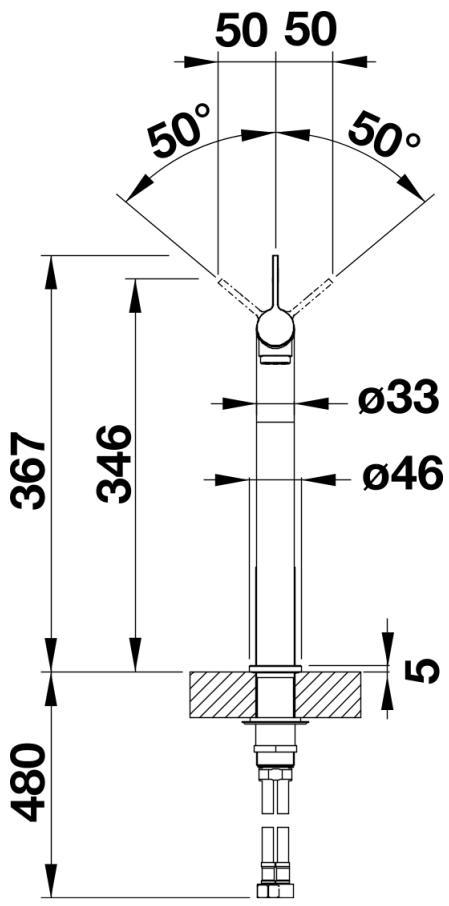

## Scope of supply

---

- 200° swivel spout for greater reach
- Ø 35 mm tap hole required
- With ceramic disk cartridge
- Flexible connector pipes, 450 mm long and  $\frac{3}{8}$ " nut for particularly easy installation
- Patented jet regulator for markedly reduced scaling
- Stabilisation plate to increase the stability of the tap when fitted in stainless steel sinks
- LGA approved
- DVGW approved

## Details

---

Swivel range

Side view hand gear 2D

Side view